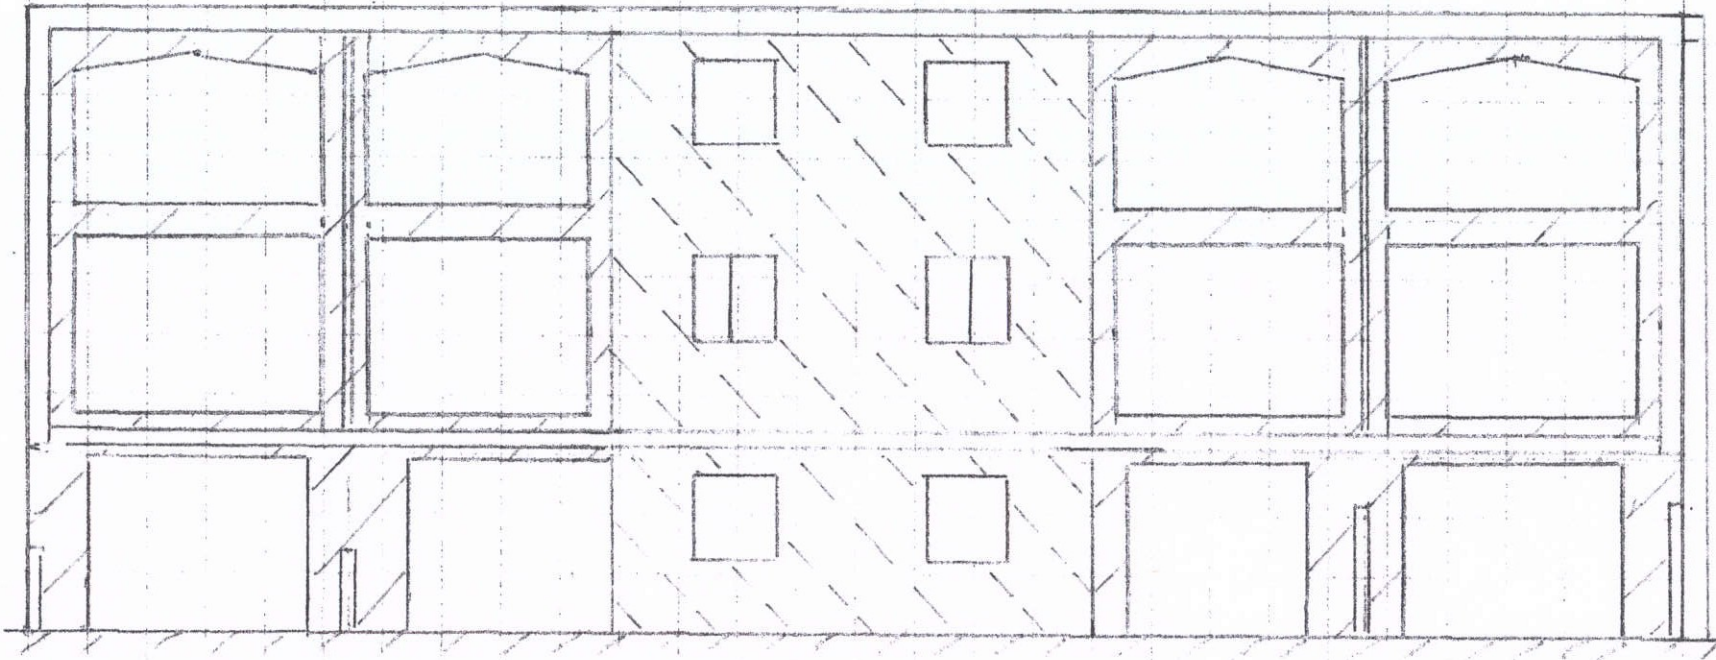

SEABRINK - 46 UNDERCLIFF GARDENS  
LEIGH ON SEA SSO 1EA.

WEST BLOCK SOUTH ELEVATION  
AS PROPOSED

SW/02

KEY

	WHITE RENDERED
	MARLEY WERNIT. CEDRAL
	CUCK - SILVER GREY

0 1 2 3 4 5 10M

SCALE 1:100

PROJECT